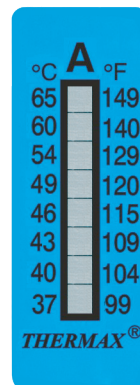

8 LEVEL SPECIFICATIONS

Size: 2.00" x 0.7" (51x18mm) Type: Vertical, Self Adhesive
Scale: °F and °C Range: (Sold in units of 10)